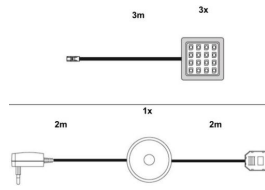

Sales Article 139694501.*

Description Furniture set

Lighting Option:Flush-mount spot cold white set of 2 1100-762-00
Option:Flush-mount spot cold white set of 3 1100-763-00

Sizes (W/H/D) 208 | 165 | 33 cm

excl. LED

excl. LED

Article No.	1100-762-00	1100-763-00
Description	LED under-shelf spot,cold white,with wiring(7m),mini plug,power supply unit,foot sw	LED under-shelf spot,cold white,with wiring(7m),mini plug,power supply unit,foot sw
kWh/1000h	3,26	4,89
Lumen	289,60 lm	434,40 lm
Watt	3,0 W	4,5 W
Life expectancy	50.000,0hrs	50.000,0hrs
Kelvin	6000-6500	6000-6500
Number of lamps	Set of 2	Set of 3