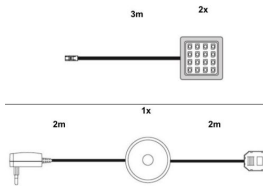

Sales Article 139694501.*

Description Furniture set

Lighting Option:Flush-mount spot cold white set of 2 1100-762-00
Option:Flush-mount spot cold white set of 3 1100-763-00

Sizes (W/H/D) 208 | 165 | 33 cm

excl. LED

excl. LED

Article No.	1100-762-00	1100-763-00
Description	LED under-shelf spot,cold white,with wiring(7m),mini plug,power supply unit,foot sw	LED under-shelf spot,cold white,with wiring(7m),mini plug,power supply unit,foot sw
kWh/1000h	3,26	4,89
Lumen	289,60 lm	434,40 lm
Watt	3,0 W	4,5 W
Life expectancy	50.000,0hrs	50.000,0hrs
Kelvin	6000-6500	6000-6500
Number of lamps	Set of 2	Set of 3

The lamps cannot be changed in the luminaire.

874/2012

Detailed information

Art.-No.	Model	Color	Number	Dimensions package W/H/D	Gross kilo pack	Net kilo	Gross m ³ package	EAN-Code	Shipping options			
									Packa	Shipment	Simple	
Combination of sales items												
1396	945	01	2	139694501.*	63,0	58,6	0,171	4251014141678	N	Y	N	
Single Items												
1396	945	01	2		63,0	58,6	0,171	4251014154265	N	N	Y	
1396	945	01	C1	201 x 36 x 13,0 cm	31,5		0,094	4251014154128	N	Y	N	
1396	945	01	C2	192 x 40 x 10,0 cm	31,5		0,077	4251014154135	N	Y	N	
1100	762	00	1	27 x 11 x 5,0	0,4	0,3	0,001	4250601932583	Y	N	N	
1100	763	00	1	27 x 11 x 5,0	0,5	0,4	0,001	4250601932590	Y	N	N	
incl. LED												
1100	762	00	1	27 x 11 x 5,0	0,4	0,3	0,001	4250601932583	Y	N	N	
1100	763	00	1	27 x 11 x 5,0	0,5	0,4	0,001	4250601932590	Y	N	N	