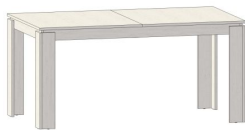

Sales Article   Sales Article   Sales Article

Article No. → **1100-162-56***
Sales Article

→ **1100-162-60***

→ **1100-162-68***

Description   extendable dining table   tables   tables

Lighting

Sizes (W/H/D)   160-200 | 77-77 | 90-90 cm   160-200 | 77-77 | 90-90 cm   160-200 | 77-77 | 90-90 cm