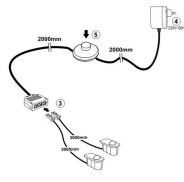

incl. LED   incl. LED   incl. LED   excl. LED

Article No.	1100-755-00	1100-756-00	1100-798-00	1100-798-00
Description	LED undershelf built-in spot, cold white, with wiring (7m) and mini plug, power supply unit, f	LED undershelf built-in spots, cold white, with wiring (7m) and mini plug, power supply unit, f	LED overlight, cold white, with wiring and transformer, IP20 standard	LED overlight, cold white, with wiring and transformer, IP20 standard
kWh/1000h	0,70	1,30	4,80	4,80
Lumen	28,00 lm	56,00 lm	200,00 lm	200,00 lm
Watt	0,6 W	1,2 W	4,3 W	4,3 W
Life expectancy	30.000,0hrs	30.000,0hrs	30.000,0hrs	30.000,0hrs
Kelvin	6500	6500	6500	6500
Number of lamps	Set of 1	Set of 2	Set of 1	Set of 1

FURNIKA
1100-755-00

Diese Leuchte enthält eingebaute LED-Lampen.

LED

Die Lampen können in der Leuchte nicht ausgetauscht werden.

874/2012

FURNIKA
1100-756-00

Diese Leuchte enthält eingebaute LED-Lampen.

LED

Die Lampen können in der Leuchte nicht ausgetauscht werden.

874/2012

FURNIKA
1100-798-00

Diese Leuchte enthält eingebaute LED-Lampen.

LED

Die Lampen können in der Leuchte nicht ausgetauscht werden.

874/2012

FURNIKA
1100-798-00

Diese Leuchte enthält eingebaute LED-Lampen.

LED

Die Lampen können in der Leuchte nicht ausgetauscht werden.

874/2012