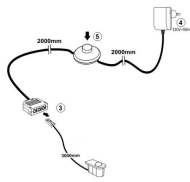

incl. LED   incl. LED   incl. LED   excl. LED

Article No.	1100-755-00	1100-756-00	1100-798-00	1100-798-00
Description	LED undershelf built-in spot, cold white, with wiring (7m) and mini plug, power supply unit, f	LED undershelf built-in spots, cold white, with wiring (7m) and mini plug, power supply unit, f	LED overlight, cold white, with wiring and transformer, IP20 standard	LED overlight, cold white, with wiring and transformer, IP20 standard
kWh/1000h	0,70	1,30	4,80	4,80
Lumen	28,00 lm	56,00 lm	200,00 lm	200,00 lm
Watt	0,6 W	1,2 W	4,3 W	4,3 W
Life expectancy	30.000,0hrs	30.000,0hrs	30.000,0hrs	30.000,0hrs
Kelvin	6500	6500	6500	6500
Number of lamps	Set of 1	Set of 2	Set of 1	Set of 1

FURNIKA
1100-755-00

Diese Leuchte enthält eingebaute LED-Lampen.

LED

Die Lampen können in der Leuchte nicht ausgetauscht werden.

874/2012

FURNIKA
1100-756-00

Diese Leuchte enthält eingebaute LED-Lampen.

LED

Die Lampen können in der Leuchte nicht ausgetauscht werden.

874/2012

FURNIKA
1100-798-00

Diese Leuchte enthält eingebaute LED-Lampen.

LED

Die Lampen können in der Leuchte nicht ausgetauscht werden.

874/2012

FURNIKA
1100-798-00

Diese Leuchte enthält eingebaute LED-Lampen.

LED

Die Lampen können in der Leuchte nicht ausgetauscht werden.

874/2012