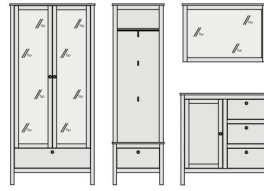

Furniture Set	Furniture Set	Furniture Set

Article No.	1839-935-01*	1839-936-01*	1839-937-01*
Sales Article	117*,811*	127*,444*,308*,868*,450*	117*,310*,442*,868*,450*

Description	Foyer Furniture Set	Foyer Furniture Set	Foyer Furniture Set
Lighting	Option:Ole - Foyer Furniture, set of 6 insert panels for furniture 117 1839-517-01	Option:Wardrobe seat cushion grey 1100-300-00 Option:Ole - Foyer Furniture, set of 6 insert panels for furniture 127 1839-527-01	Option:Wardrobe seat cushion grey 1100-300-00 Option:Ole - Foyer Furniture, set of 6 insert panels for furniture 117 1839-517-01

Sizes (W/H/D)	132 | 192 | 38 cm with 15 cm distance	273 | 192 | 38 cm with 15 cm distance	279 | 192 | 38 cm with 15 cm distance

Furniture Set	Sales Article	Sales Article

Article No.	1839-938-01*	1839-117-01*	1839-127-01*
Sales Article	308*,444*		

Description	Garderobenkombination	foyer wardrobe	foyer wardrobe
Lighting	Option:Wardrobe seat cushion grey 1100-300-00	Option:Ole - Foyer Furniture, set of 6 insert panels for furniture 117 1839-517-01	Option:Ole - Foyer Furniture, set of 6 insert panels for furniture 127 1839-527-01

Sizes (W/H/D)	55 | 192 | 35 cm	62 | 192 | 38 cm	92 | 192 | 38 cm