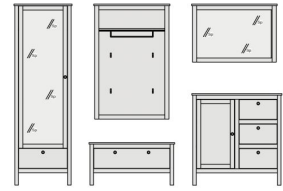

Furniture Set	Furniture Set	Furniture Set

Article No.	1839-935-01*	1839-936-01*	1839-937-01*
Sales Article	117*,811*	127*,444*,308*,868*,450*	117*,310*,442*,868*,450*

Description	Foyer Furniture Set	Foyer Furniture Set	Foyer Furniture Set
Lighting	Option:Ole - Foyer Furniture, set of 6 insert panels for furniture 117 1839-517-01	Option:Wardrobe seat cushion grey 1100-300-00 Option:Ole - Foyer Furniture, set of 6 insert panels for furniture 127 1839-527-01	Option:Wardrobe seat cushion grey 1100-300-00 Option:Ole - Foyer Furniture, set of 6 insert panels for furniture 117 1839-517-01

Sizes (W/H/D)	132 | 192 | 38 cm with 15 cm distance	273 | 192 | 38 cm with 15 cm distance	279 | 192 | 38 cm with 15 cm distance

Furniture Set	Sales Article	Sales Article

Article No.	1839-938-01*	1839-117-01*	1839-127-01*
Sales Article	308*,444*		

Description	Garderobenkombination	foyer wardrobe	foyer wardrobe
Lighting	Option:Wardrobe seat cushion grey 1100-300-00	Option:Ole - Foyer Furniture, set of 6 insert panels for furniture 117 1839-517-01	Option:Ole - Foyer Furniture, set of 6 insert panels for furniture 127 1839-527-01

Sizes (W/H/D)	55 | 192 | 35 cm	62 | 192 | 38 cm	92 | 192 | 38 cm