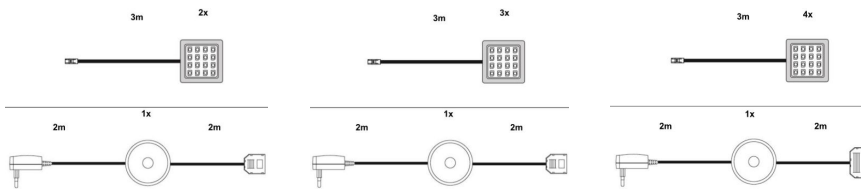

1842-xxx-41 Front: Melamine white Corpus: Melamine white Contrast: Sägerau oak

Sales Article		Sales Article		Sales Article	
					
Article No.	1842-318-41*	Article No.	1842-866-41*	Article No.	1842-868-41*
Sales Article		Sales Article		Sales Article	
Description	TV cabinet	Description	cabinet	Description	cabinet
Lighting	Option:Flush-mount spot cold white set of 3 1100-763-00	Lighting	Option:Flush-mount spot cold white set of 2 1100-762-00	Lighting	Option:Flush-mount spot cold white set of 3 1100-763-00
Sizes (W/H/D)	171 47 40 cm	Sizes (W/H/D)	89 93 40 cm	Sizes (W/H/D)	130 94 40 cm

Sales Article

Article No. **1842-870-41***

Sales Article

Description sideboard

Lighting Option:Flush-mount spot cold white set of 4 1100-764-00

Sizes (W/H/D) 170 | 93 | 40 cm

excl. LED excl. LED excl. LED

Article No.	1100-762-00	1100-763-00	1100-764-00
Description	LED under-shelf spot,cold white,with wiring(7m),mini plug,power supply unit,foot sw	LED under-shelf spot,cold white,with wiring(7m),mini plug,power supply unit,foot sw	LED under-shelf spot,cold white,with wiring(7m),mini plug,power supply unit,foot sw
kWh/1000h	3,26	4,89	6,52
Lumen	289,60 lm	434,40 lm	579,20 lm
Watt	3,0 W	4,5 W	6,0 W
Life expectancy	50.000,0hrs	50.000,0hrs	50.000,0hrs
Kelvin	6000-6500	6000-6500	6000-6500
Number of lamps	Set of 2	Set of 3	Set of 4