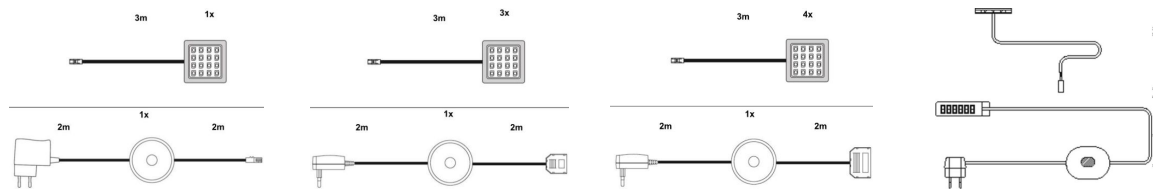

	Furniture Set	Furniture Set	Sales Article
<b>Article No.</b>	<b>1905-001-07*</b>	<b>1905-001-84*</b>	<b>1905-002-07*</b>
Sales Article	002*,133*	002*,133*	
<b>Description</b>	furniture set	furniture set	furniture set
<b>Lighting</b>	für TV bis 55 Zoll Option:Flush-mount spot cold white set of 4 1100-764-00 Option:Glass shelf clip warm white set of 3 1100-783-00 Option:Glass TV platform 1100-999-00	für TV bis 55 Zoll Option:Flush-mount spot cold white set of 4 1100-764-00 Option:Glass shelf clip warm white set of 3 1100-783-00 Option:Glass TV platform 1100-999-00	für TV bis 55 Zoll Option:Flush-mount spot cold white set of 3 1100-763-00 Option:Glass shelf clip warm white set of 1 1100-781-00 Option:Glass TV platform 1100-999-00
<b>Sizes (W/H/D)</b>	287   168   42 cm with 15 cm distance	287   168   42 cm with 15 cm distance	217   168   42 cm

	Sales Article	Sales Article	Sales Article
<b>Article No.</b>	<b>1905-133-07*</b>	<b>1905-002-84*</b>	<b>1905-133-84*</b>
Sales Article			
<b>Description</b>	cabinet	furniture set	cabinet
<b>Lighting</b>	Option:Flush-mount spot cold white set of 1 1100-761-00 Option:Glass shelf clip warm white set of 2 1100-782-00	für TV bis 55 Zoll Option:Flush-mount spot cold white set of 3 1100-763-00 Option:Glass shelf clip warm white set of 1 1100-781-00 Option:Glass TV platform 1100-999-00	Option:Flush-mount spot cold white set of 1 1100-761-00 Option:Glass shelf clip warm white set of 2 1100-782-00
<b>Sizes (W/H/D)</b>	55   168   35 cm	217   168   42 cm	55   168   35 cm

### Sales Article

**Article No.** 1100-999-00

Sales Article

Description TV glass platform

Lighting

Sizes (W/H/D) 87 | 13 | 38 cm

**excl. LED                                  excl. LED                                  excl. LED                                  excl. LED**