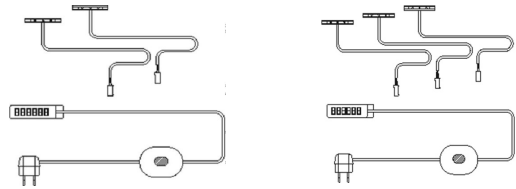

excl. LED   excl. LED

Article No.	1100-782-00	1100-783-00
Description	LED clips (63mm), warm white,with wiring(7m),mini plug,power supply unit,foot sw	LED clips (63mm), warm white,with wiring(7m),mini plug,power supply unit,foot sw
kWh/1000h	0,53	0,79
Lumen	47,60 lm	71,40 lm
Watt	0,5 W	0,8 W
Life expectancy	50.000,0hrs	50.000,0hrs
Kelvin	3000-3400	3000-3400
Number of lamps	Set of 2	Set of 3